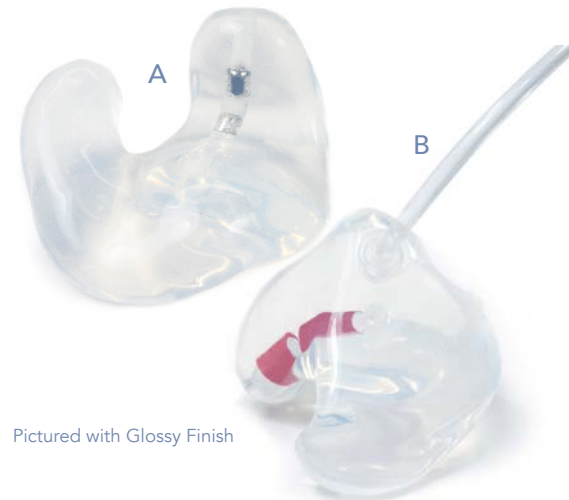

Sound Defenders™ - Double Damped A/B

THE MOST VERSATILE HEARING PROTECTION

A • NRR 11 dB

- Ideal for loud crowded environments (stadiums, sporting events, restaurants)
- Minimum muffling effect
- Soft, comfortable, and hypoallergenic

B • NRR 19 dB

- Ideal for industrial use
- Perfect for impact noise
- Soft, comfortable, and hypoallergenic

Pictured with Glossy Finish

HunterEars™

ACTIVE HEARING PROTECTION FOR SHOOTERS

- Digital Hearing Enhancement & Protection
- Reduces impact noise to a safe level of 85 dB
- 3 Gain levels: 10/15/30 dB
- Level-dependent attenuation.
- Acrylic custom earmolds only.
- NRR26