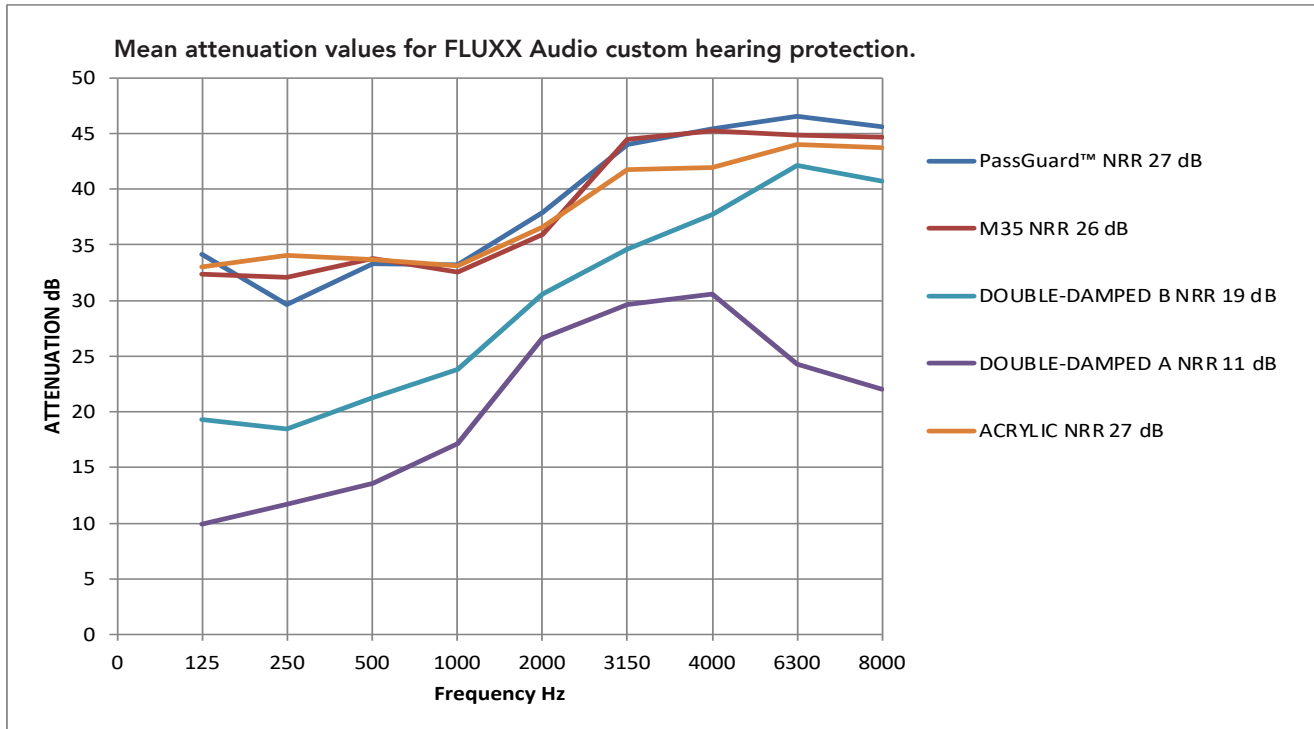

MATERIALS

COLORS

FLUXXaudio.com

For more information, please call 800-523-7672
Email: monika@fluxxaudio.com or Web: fluxxaudio.com
Woman-owned & operated. ©2026 FLUXX Audio • All Rights Reserved.